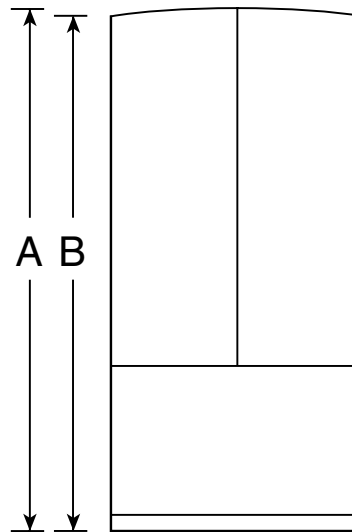

PFSS6SKX

GE Profile™ ENERGY STAR® 25.8 Cu. Ft. Bottom-Freezer Drawer Refrigerator

Dimensions and Installation Information (in inches)

Overall Dimensions	Height to top of hinge (in.) A	70
	Height to top of case (in.) B	67
	Case depth without door (in.) C	29-1/8
	Case depth less door handle (in.) D	32-7/8
	Case depth with door handle (in.) E	35-5/8
	Depth with fresh food door open 90° (in.) F	47-3/4
	Width (in.) G	35-3/4
Air Clearances	Width with door open 90° inc. door handle (in.) H	44-1/2
	Each side (in.)	1/8
	Top (in.)	1
	Back (in.)	1

PFSS6SKX

GE Profile™ ENERGY STAR® 25.8 Cu. Ft. Bottom-Freezer Drawer Refrigerator

Features and Benefits

- Stainless-Steel Doors with Top & Bottom Bevels - Provides a striking finish and contoured doors to accentuate kitchen decor
- Integrated Dispenser with LCD Controls - Offers fresh ice & water and makes it easy to monitor all the functions of the refrigerator
- ClimateKeeper with Dual Evaporators - Uses two evaporators to maintain higher humidity for fresh foods
- Multi-level LED Lighting - Light on every level
- CustomCool™ Technology - Chills in minutes, thaws in hours and keeps foods fresher, longer
- Freshness Center™ - Offers maximum convenience by utilizing two humidity-controlled drawers and 1 full-length adjustable temperature deli drawer
- Two-level Slide 'n Store™ System - Uses large and medium freezer baskets to allow easy access to frozen foods
- TurboCool™ & TurboFreeze Settings - Restores proper temperature to the refrigerator and freezer after frequent door openings
- QuickSpace™ Shelf - Quickly slides out of the way to make room for tall items
- Adjustable Slide-Out, Spillproof Glass Shelves - Raised edges help contain spills and slide-out shelves make clean up quick and easy
- Beverage Rack - Storage above and beyond
- Secure-Close Door System - Securely pulls the door shut, even after you release the handle
- Deluxe Quiet Design - Significantly reduces operating noise
- Model PFSS6SKXSS - Stainless steel